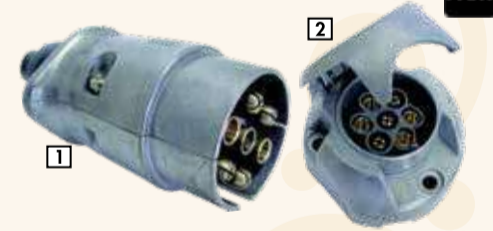

ELECTROPART METAL UNIVERSAL TRAILER PLUGS

7 pin
1 Male PTRM701 **30.00**
2 Female PTRF701 **35.00**