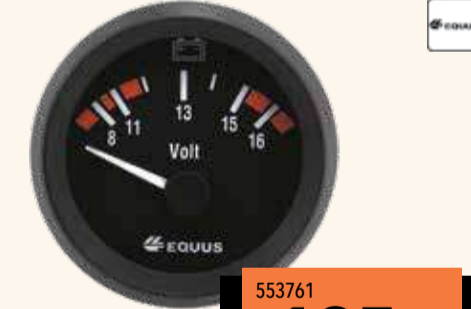

150.00
345.00
170.00
230.00

553761
195⁰⁰

EQUUS 52MM ELECTRICAL VOLTMETER

8-16V
90° sweep

656690
460⁰⁰

EQUUS 52MM HOURMETER WITH FLANGE MOUNT

TBB01
150⁰⁰

AUTOGEAR TRUNK TOOL BAG