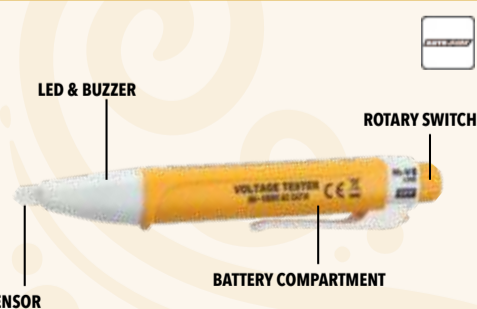

6 piece set

PL5PC

400⁰⁰

AUTOGEAR PLIER SET WITH POUCH

5 piece set

VT01

230⁰⁰

AUTOGEAR ADJUSTABLE NON-CONTACT VOLTAGE TESTER