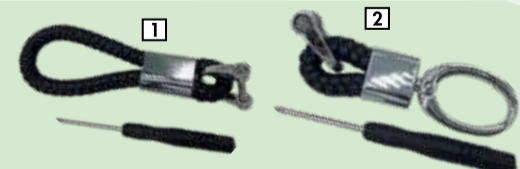

AUTOGEAR LEOPARD HEAD-SHAPE KEYRING

Leather

KR007
115⁰⁰

AUTOGEAR COIN FOLDING POCKET KNIFE KEYRING

Folded size: 43mm
Stainless steel

AUTOGEAR COWHIDE WEAVE KEY RINGS

1 Includes screwdriver KR006 **115.00**

2 Includes screwdriver KR008 **125.00**
With clip